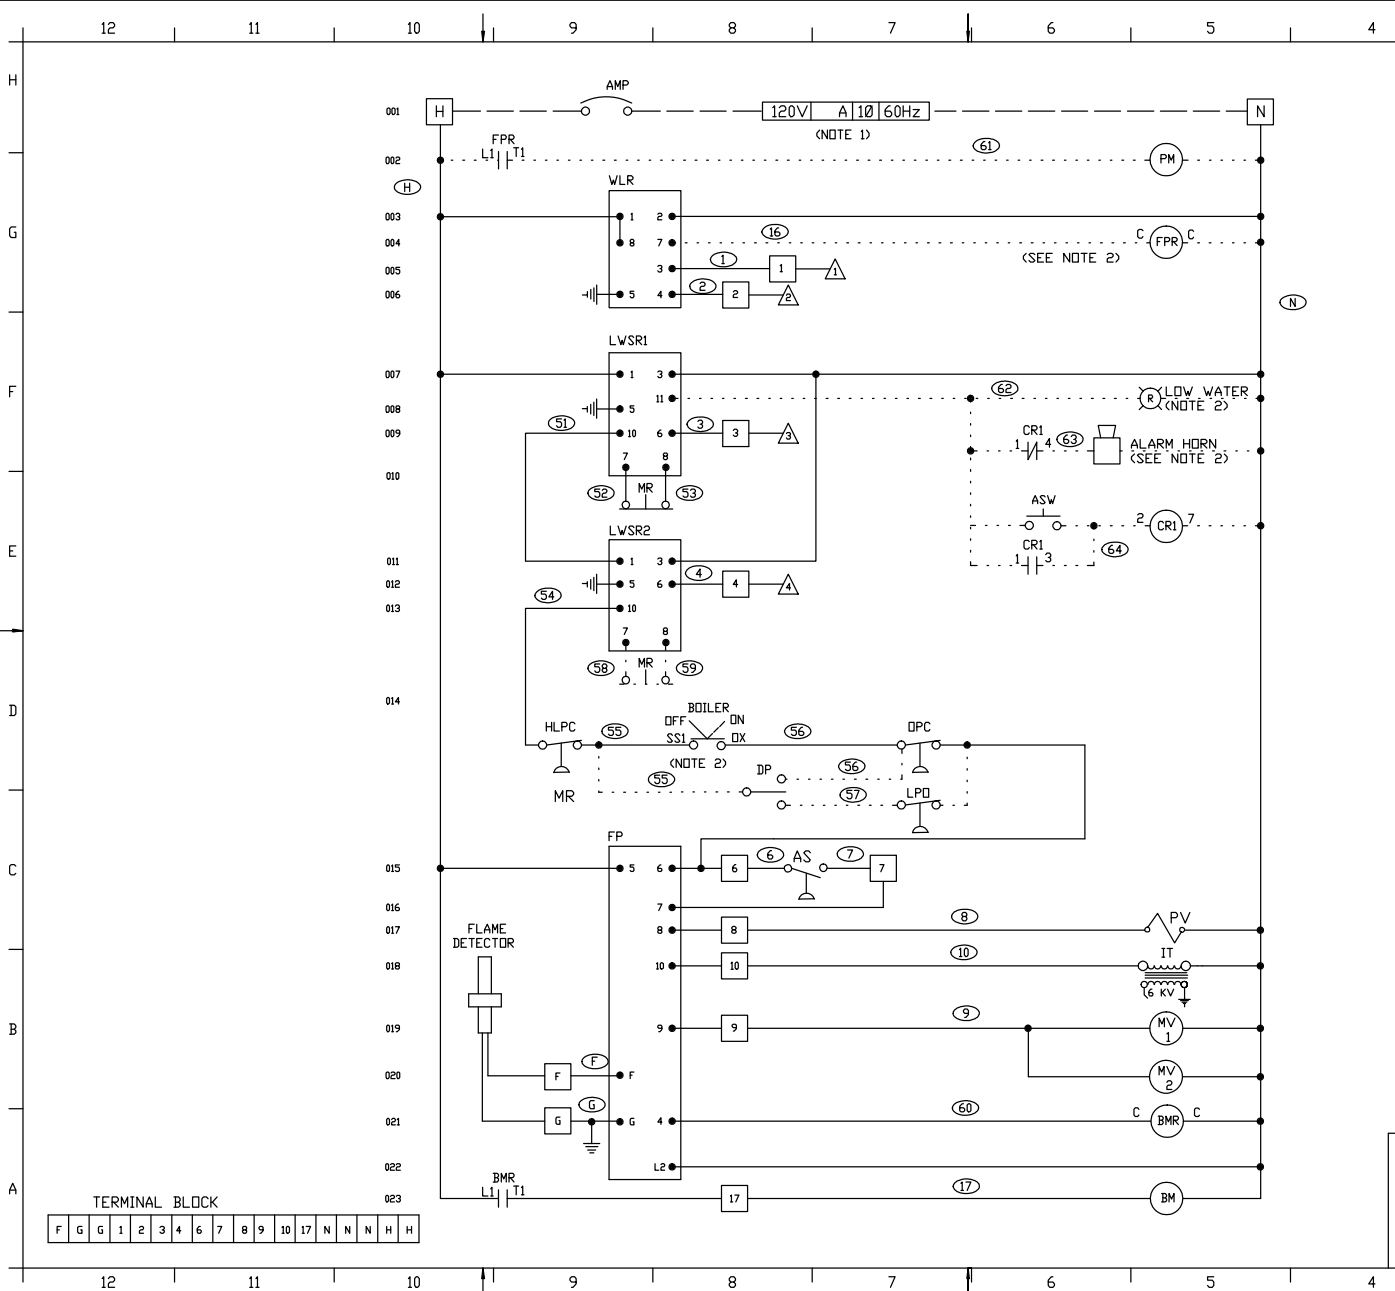

BILL OF MATERIALS				
ITEM	COMPONENT P/N	DESCRIPTION	DEV ID	UOM
1	2-40-000200	BURNER MOTOR RELAY	BMR	1 EA.
2	-----	BURNER MOTOR	BM	1 EA.
3	2-40-000421	LDW WATER SAFETY RELAY	LWSR1,2	2 EA.
4	2-40-000423	LDW WATER RELAY BASE	-	2 EA.
5	2-40-003040	HIGH LIMIT PRESS. CONTROL	HLPC	1 EA.
6	2-40-003043	OPERATING PRESS. CONTROL	OPC	1 EA.
7	2-45-000309	2 POS. SWITCH	SSI	1 EA.
8	-----	AIR SWITCH	AS	1 EA.
9	-----	PILDT VALVE	PV	1 EA.
10	2-40-000082	IGNITION TRANSFORMER	IT	1 EA.
11	-----	MAIN GAS VALVE	MV1,2	2 EA.
12	2-40-000161	UV SCANNER	UV	1 EA.
13	2-40-000260	FLAME PROGRAMMER 7895A	FP	1 EA.
14	2-40-000420	WATER LEVEL RELAY	WLR	1 EA.
15	2-40-000422	WATER LEVEL RELAY BASE	-	1 EA.
16	2-40-000266	FLAME PROGRAMMER PURGE CARD 30SEC.	-	1 EA.
17	2-40-000200	FEED PUMP RELAY	FPR	1 EA.
18	-----	PUMP MOTOR	PM	1 EA.
19	2-40-000273	UV AMPLIFIER	-	1 EA.
20	2-40-000270	WIRING BASE	-	1 EA.
21	2-40-000791	LDW WATER MANUAL RESET	MR	1 EA.

1. NOTES:
   1. ALL FIELD WIRING (-----) AND FUSED SWITCHES, BY INSTALLER.
   2. DOTTED LINES (-----) REPRESENT OPTIONS AVAILABLE FROM FULTON.

C	SHOWN FPR AS AN OPTION J.S.L. 03-MAY-07	J.S.L.	J.S.L.
B	ADDED OPTION FOR DUAL MANUAL RESET J.S.L. 7-MAR-07	J.S.L.	J.S.L.
A	FIXED FPR LINE J.S.L. 20-FEB-07	J.S.L.	J.S.L.
-	INITIAL RELEASE	S.K.	J.S.L.
REV.	DESCRIPTION	CHECKED	APPROVAL