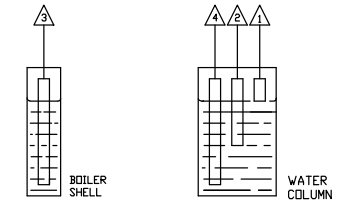

BILL OF MATERIALS				
ITEM	COMPONENT P/N	DESCRIPTION	DEV ID	UOM
1	2-40-000200	BURNER MOTOR RELAY	BMR	1 EA.
2	-----	BURNER MOTOR	BM	1 EA.
3	2-40-000421	LDW WATER SAFETY RELAY	LWSR1,2	2 EA.
4	2-40-000423	LDW WATER RELAY BASE	-	2 EA.
5	2-40-003040	HIGH LIMIT PRESS. CONTROL	HLPC	1 EA.
6	2-40-003043	OPERATING PRESS. CONTROL	OPC	1 EA.
7	2-45-000309	2 POS. SWITCH	SSI	1 EA.
8	-----	AIR SWITCH	AS	1 EA.
9	-----	PILDT VALVE	PV	1 EA.
10	2-40-000082	IGNITION TRANSFORMER	IT	1 EA.
11	-----	MAIN GAS VALVE	MV1,2	2 EA.
12	2-40-000161	UV SCANNER	UV	1 EA.
13	2-40-000260	FLAME PROGRAMMER 7895A	FP	1 EA.
14	2-40-000420	WATER LEVEL RELAY	WLR	1 EA.
15	2-40-000422	WATER LEVEL RELAY BASE	-	1 EA.
16	2-40-000266	FLAME PROGRAMMER PURGE CARD 30SEC.	-	1 EA.
17	2-40-000200	FEED PUMP RELAY	FPR	1 EA.
18	-----	PUMP MOTOR	PM	1 EA.
19	2-40-000273	UV AMPLIFIER	-	1 EA.
20	2-40-000270	WIRING BASE	-	1 EA.
21	2-40-000791	LDW WATER MANUAL RESET	MR	1 EA.

1. NOTES:
   1. ALL FIELD WIRING (-----) AND FUSED SWITCHES, BY INSTALLER.
   2. DOTTED LINES (-----) REPRESENT OPTIONS AVAILABLE FROM FULTON.

C	SHOWN FPR AS AN OPTION J.S.L. 03-MAY-07	J.S.L.	J.S.L.
B	ADDED OPTION FOR DUAL MANUAL RESET J.S.L. 7-MAR-07	J.S.L.	J.S.L.
A	FIXED FPR LINE J.S.L. 20-FEB-07	J.S.L.	J.S.L.
-	INITIAL RELEASE	S.K.	J.S.L.
REV.	DESCRIPTION	CHECKED	APPROVAL